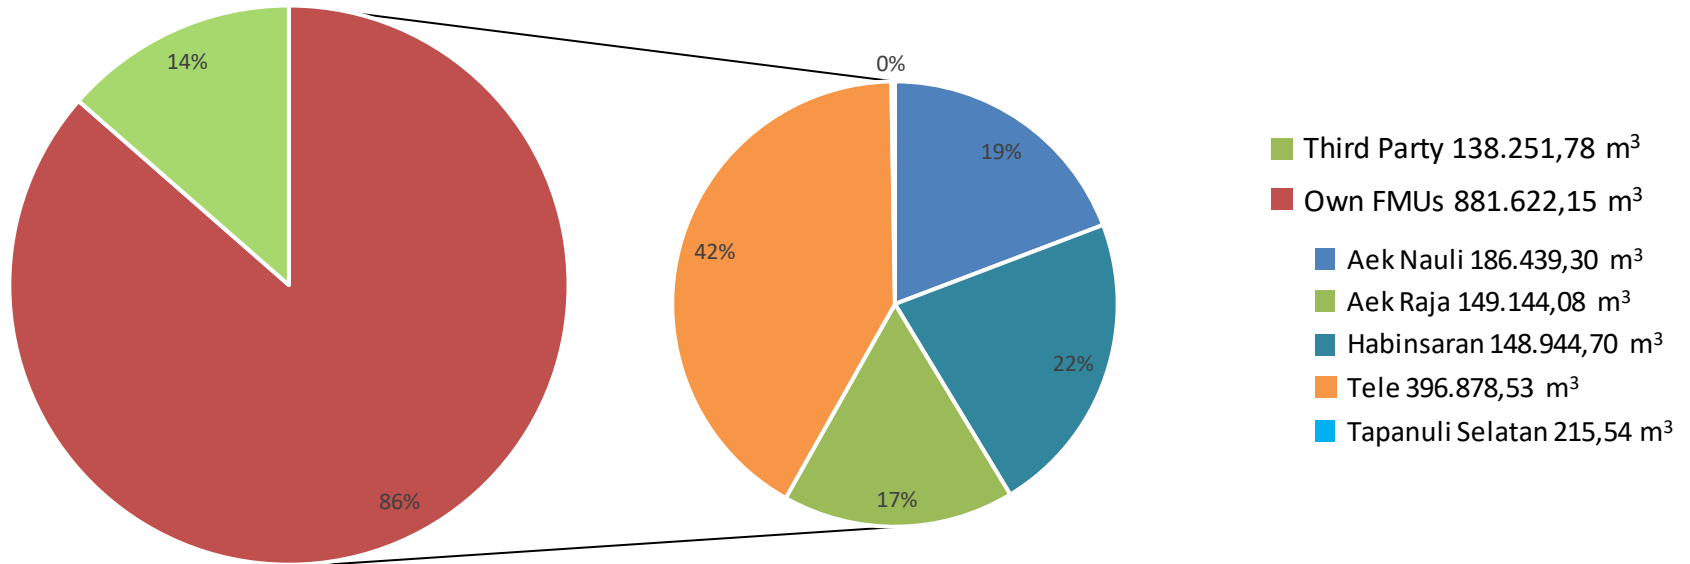

PT Toba Pulp Lestari's 2022 Wood Supply Source

* TPL Wood Supply Source is 100% from Indonesia

* TPL Wood supply is 100% traceable to the FMU level

*TPL Wood Supply Source from Own FMUs 100% Certified – PHPL-VLK

*TPL Wood Supply Source from third party 72% Certified – VLK

*TPL's wood supply is monitored every day to ensure the legality of the wood by monitoring it from the logging area until it is received at the mill