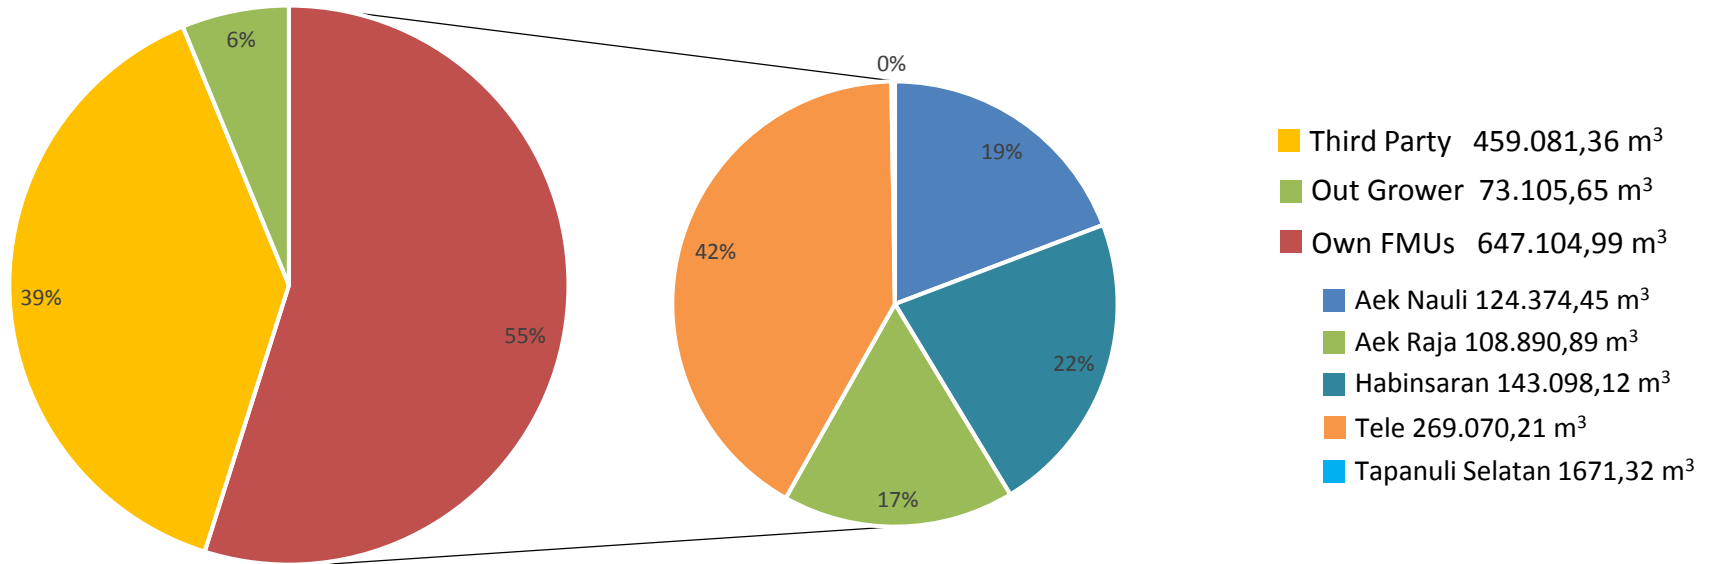

PT Toba Pulp Lestari's 2022 Wood Supply Source

**TPL Wood Supply Source is 100% from Indonesia*

**TPL Wood Supply is 100% to traceable to FMU level*

**TPL Wood Supply Source from Own FMUs 100% Certified – PHPL-VLK*

**TPL Wood Supply Source from Third Party 100% Certified – PHPL-VLK*

**TPL Wood Supply Source from Out Grower 54% Certified – VLK*

**TPL Wood Supply is monitored on a daily basis to ensure the legality of the wood*