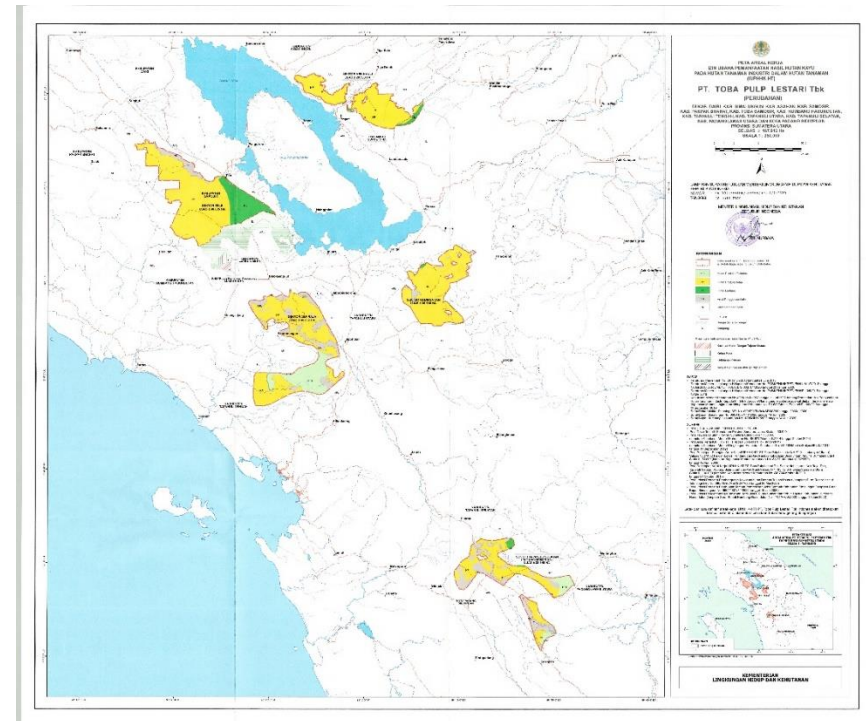

## PT Toba Pulp Lestari's Forest Management Units (FMUs)

The Forest Management Unit's granted by the government to PT Toba Pulp Lestari as spelt in the official document "Keputusan Menteri Lingkungan Hidup dan Kehutanan Republik Indonesia (KLHK) No SK.1487/MENLHK/SEKJEN/HPL.0/12/2021" December 31<sup>st</sup>, 2021, consisting of 5 sectors across 12 districts/cities, are as following:

1. Sector Aek Nauli (20,360 Ha)
2. Sector Aek Raja (45,562 Ha)
3. Sector Habinsaran (26,765 Ha)
4. Sector Tele (46,885 Ha)
5. Sector Padang Sidempuan (28,340 Ha)

Reference/ Source :

Keputusan Menteri Lingkungan Hidup dan Kehutanan RI (No : SK.1487/ Menlhk/Setjen/HPL.0/12/2021)

Map of Keputusan Menteri Lingkungan Hidup dan Kehutanan RI (No : SK.307/ Menlhk/Setjen/HPL.0/7/2020)