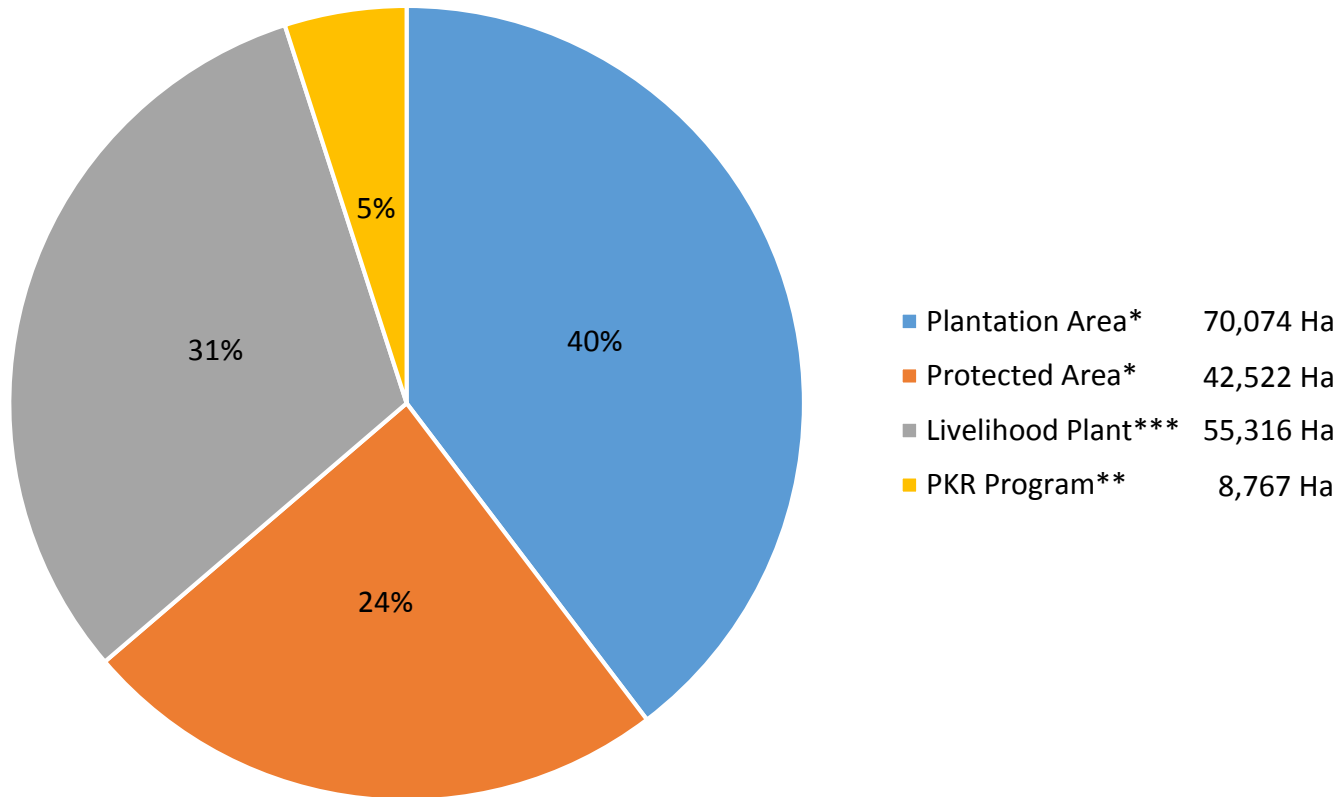

PT Toba Pulp Lestari's Concession Area and Perkebunan Kayu Rakyat (PKR)

Note :

* Based on Tata Ruang RKU SK 307(Plantation Area, Protected Area, Livelihood Plant)

** PKR are sustainable program developed by PT Toba Pulp Lestari under its Social, Economic and Environment Development initiative to enrich the economic and social aspects of the local community living around and in out of our concession area.

*** Livelihood are sustainable program developed by PT Toba Pulp Lestari under its Social, Economic and Environment Development initiative to enrich the economic and social aspects of the local community living around and in our concession area