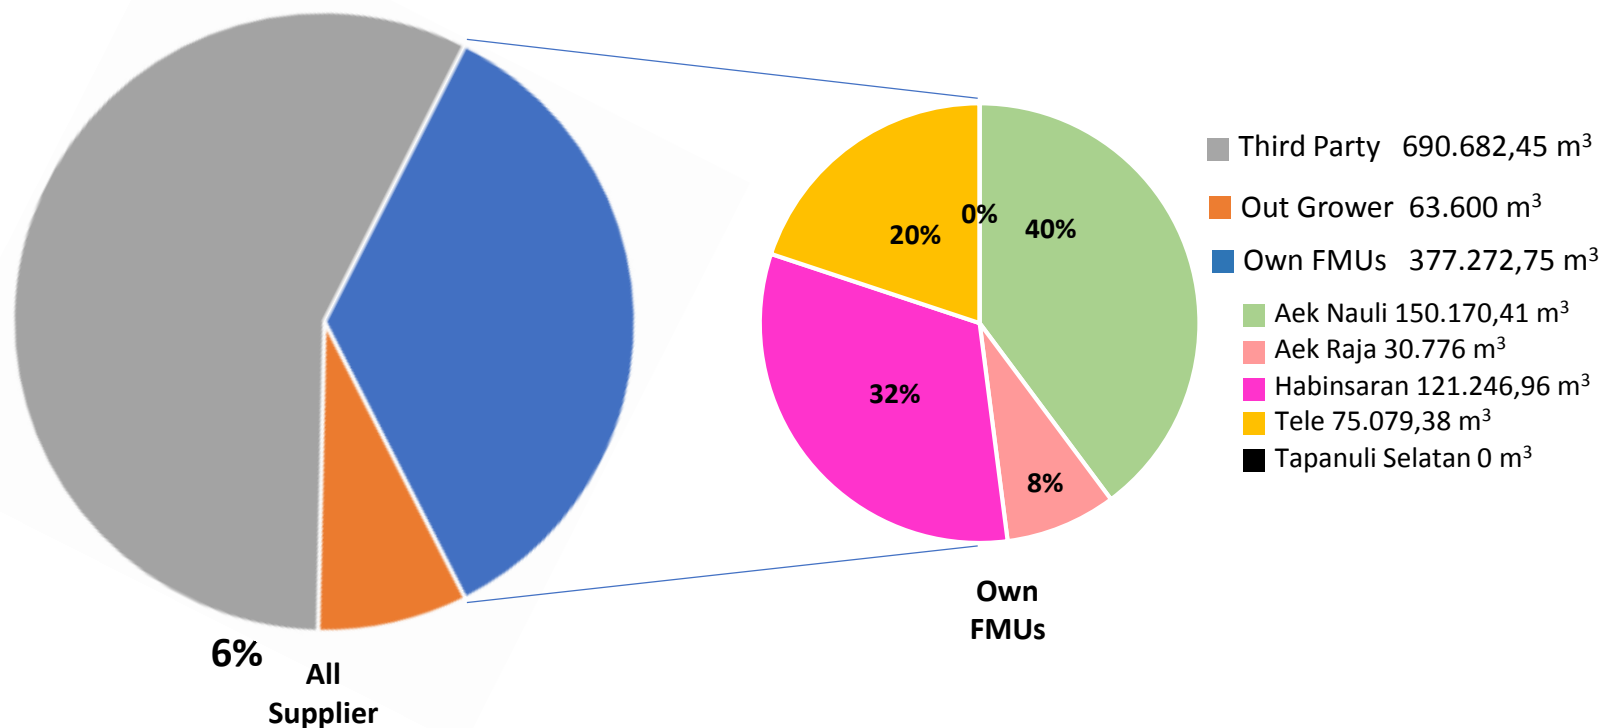

PT Toba Pulp Lestari's 2020 Wood Supply Source

*TPL Wood Supply Source is 100% from Indonesia

*TPL Wood Supply is 100% traceable to its FMU

* TPL Wood Supply Source from its own FMUs are 100% PHPL and VLK Certified

*TPL timber sources are in accordance with its timber pulp policy and traceability for its timber can be identified at www.followourfibre.com