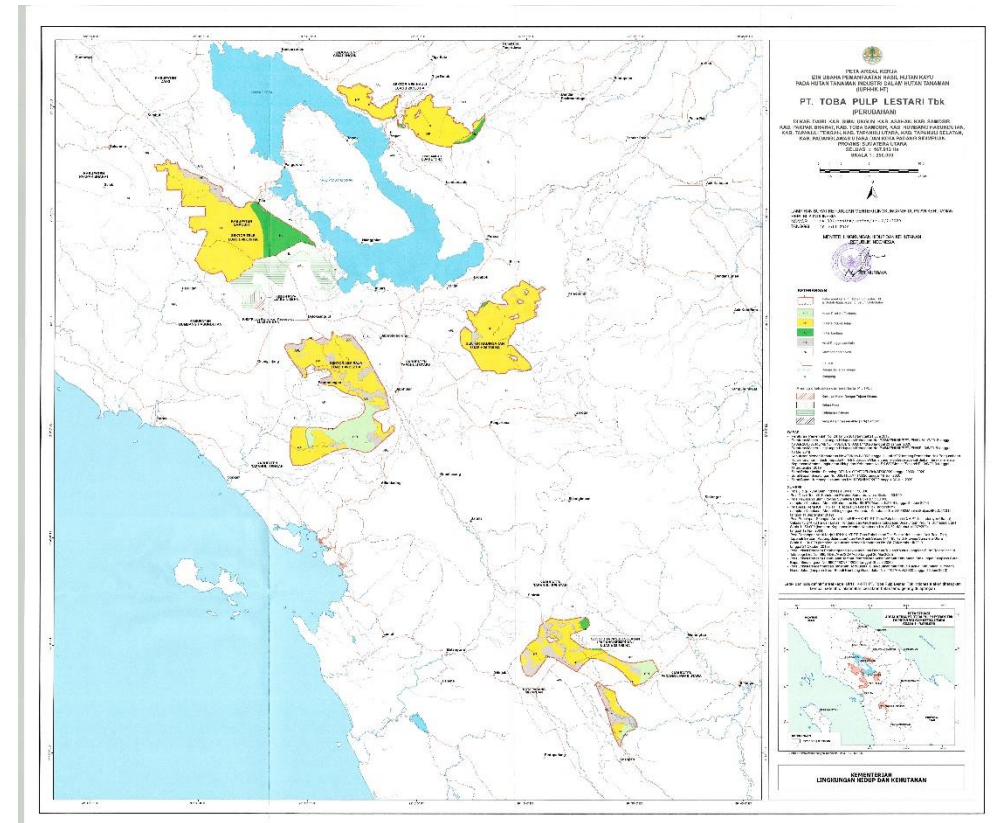

PT Toba Pulp Lestari’s Forest Management Units (FMUs)

The Forest Management Unit’s granted by the government to PT Toba Pulp Lestari as spelt in the official document “Keputusan Menteri Lingkungan Hidup dan Kehutanan Republik Indonesia (KLHK) No SK.307/Menlhk/Setjen/HPL.0/7/2020”, consisting of 5 sectors across 12 districts/cities, are as following:

1. Sector Aek Nauli (20,360 Ha)
2. Sector Aek Raja (45,562 Ha)
3. Sector Habinsaran (26,765 Ha)
4. Sector Tele (46,885 Ha)
5. Sector Padang Sidempuan (28,340 Ha)

Reference/ Source :

Keputusan Menteri Lingkungan Hidup dan Kehutanan RI (No : SK.307/ Menlhk/Setjen/HPL.0/7/2020)
 Map of Keputusan Menteri Lingkungan Hidup dan Kehutanan RI (No : SK.307/ Menlhk/Setjen/HPL.0/7/2020)