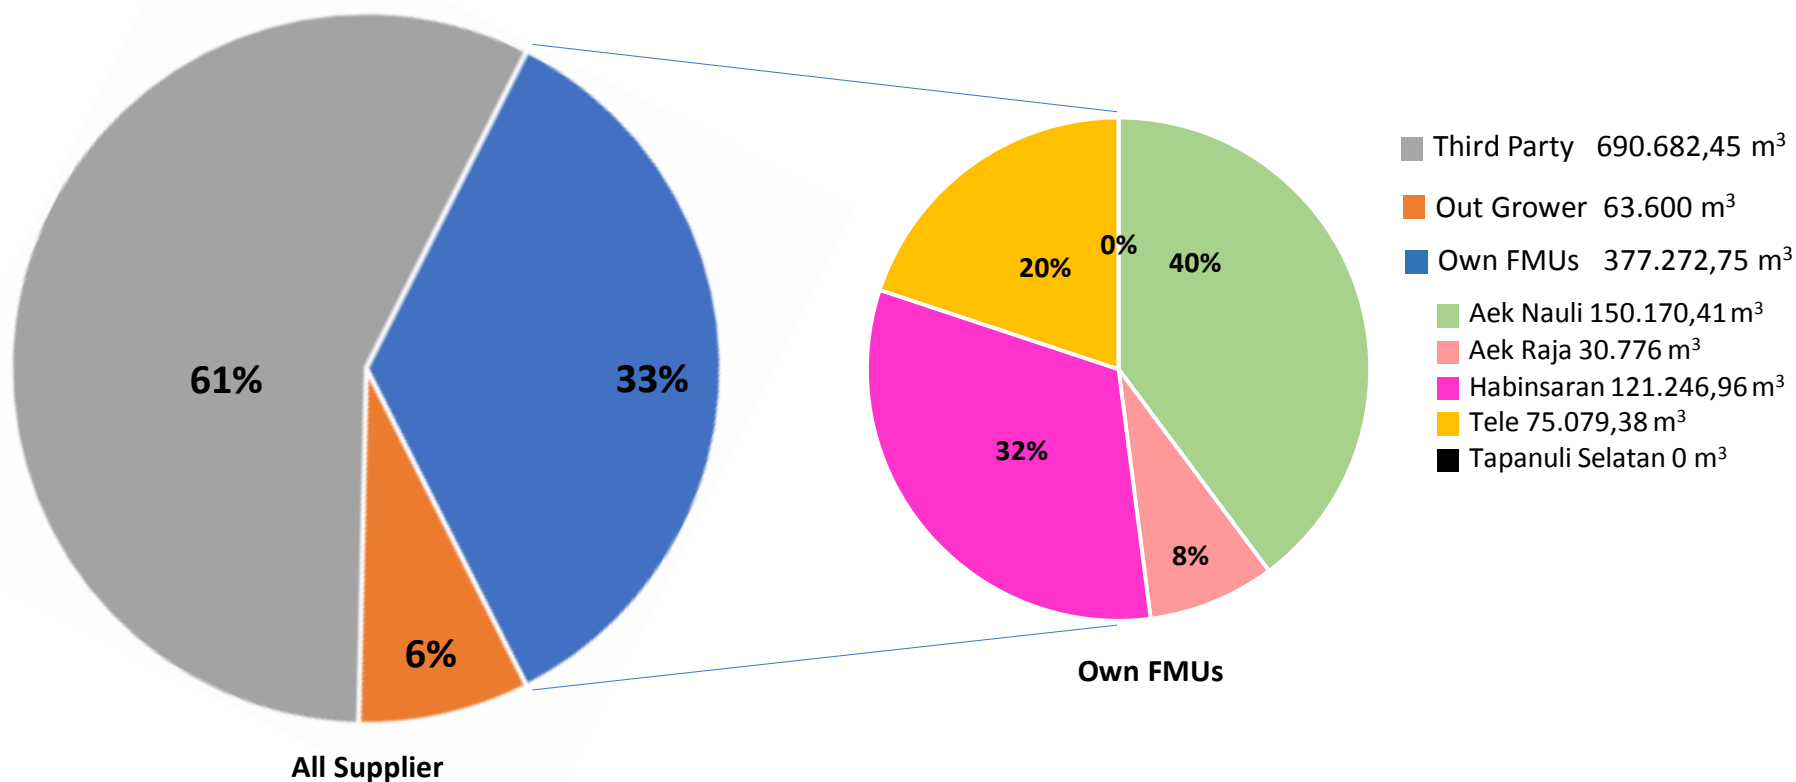

## PT Toba Pulp Lestari's 2020 Wood Supply Source

\*TPL Wood Supply Source is 100% from Indonesia

\*TPL Wood Supply is 100% to traceable to FMU level