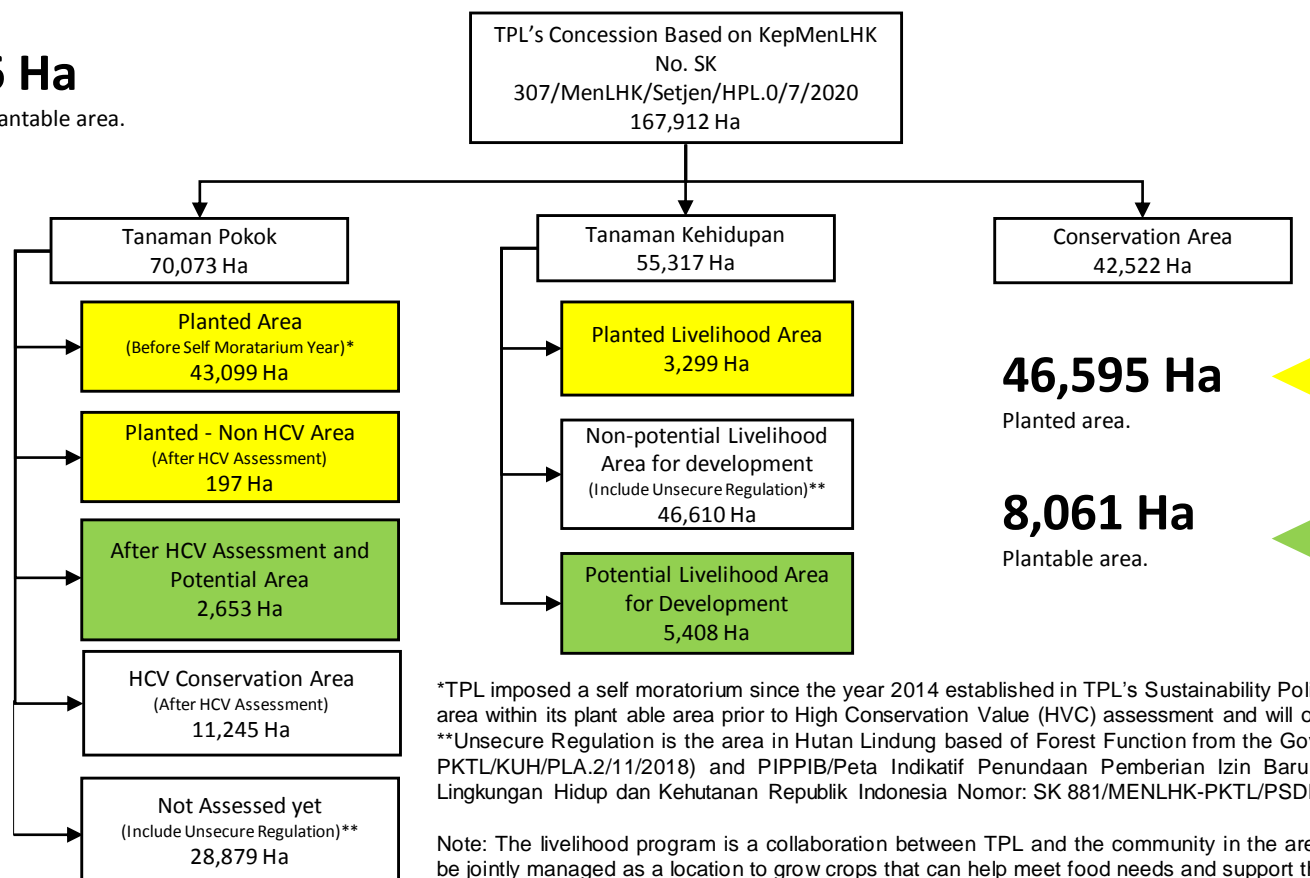

PT Toba Pulp Lestari's Concession Usage

54,656 Ha

Planted and plantable area.

Note: The livelihood program is a collaboration between TPL and the community in the area within TPL's concession to be jointly managed as a location to grow crops that can help meet food needs and support the economy of the community within the concession area. TPL supports in the livelihood program in the form of plant seedlings, technical guidance, and the provision of fertilizers and pesticides. The type of plants grown in this program are fruit trees, palm trees, chilli, incense trees, coffee tree, cinnamon tree, petai tree, durian tree, eucalyptus tree, and etc.