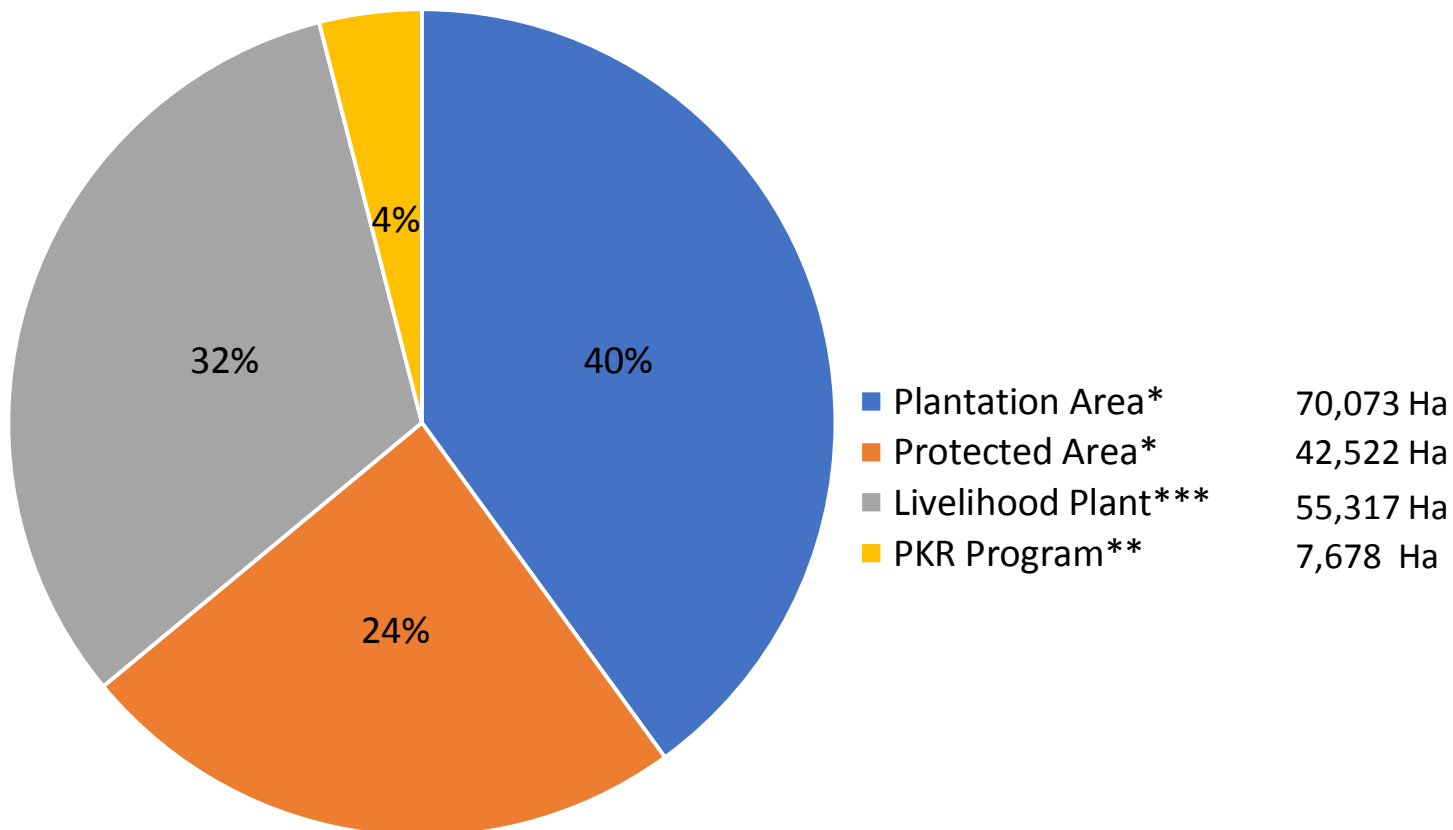

PT Toba Pulp Lestari's Concession Area and Perkebunan Kayu Rakyat (PKR)

Note :

* Based on Tata Ruang RKU SK 307(Plantation Area, Protected Area, Livelihood Plant)

** PKR are sustainable program developed by PT Toba Pulp Lestari under its Social, Economic and Environment Development initiative to enrich the economic and social aspects of the local community living around and in out of our concession area.

*** Livelihood are sustainable program developed by PT Toba Pulp Lestari under its Social, Economic and Environment Development initiative to enrich the economic and social aspects of the local community living around and in our concession area