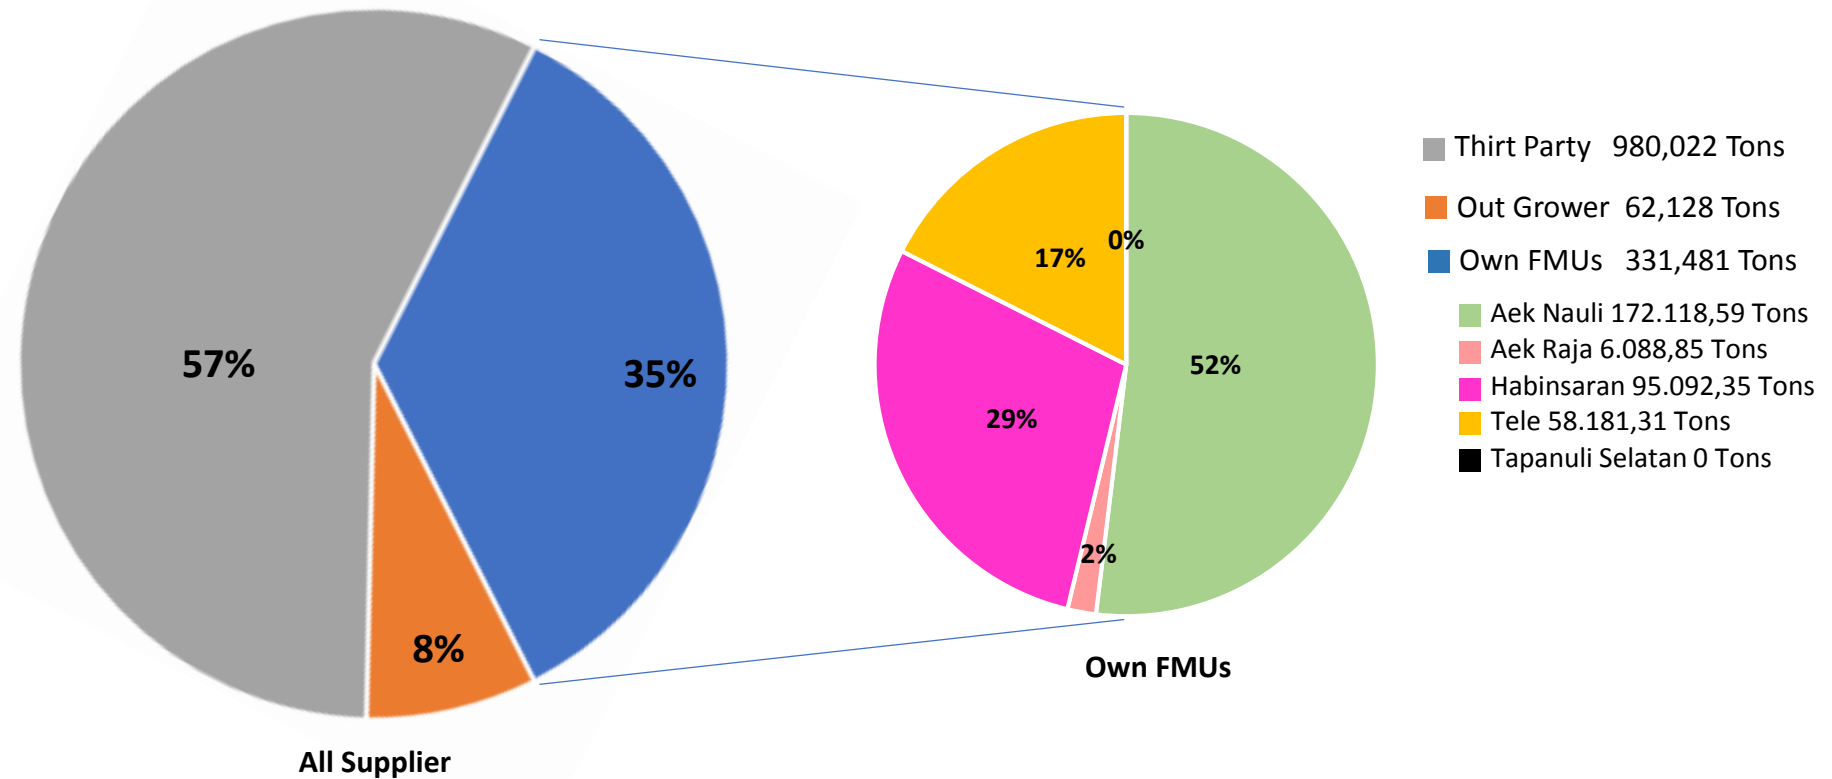

PT Toba Pulp Lestari's 2019 Wood Supply Source

*TPL's source of wood supply are 100% from Indonesia.