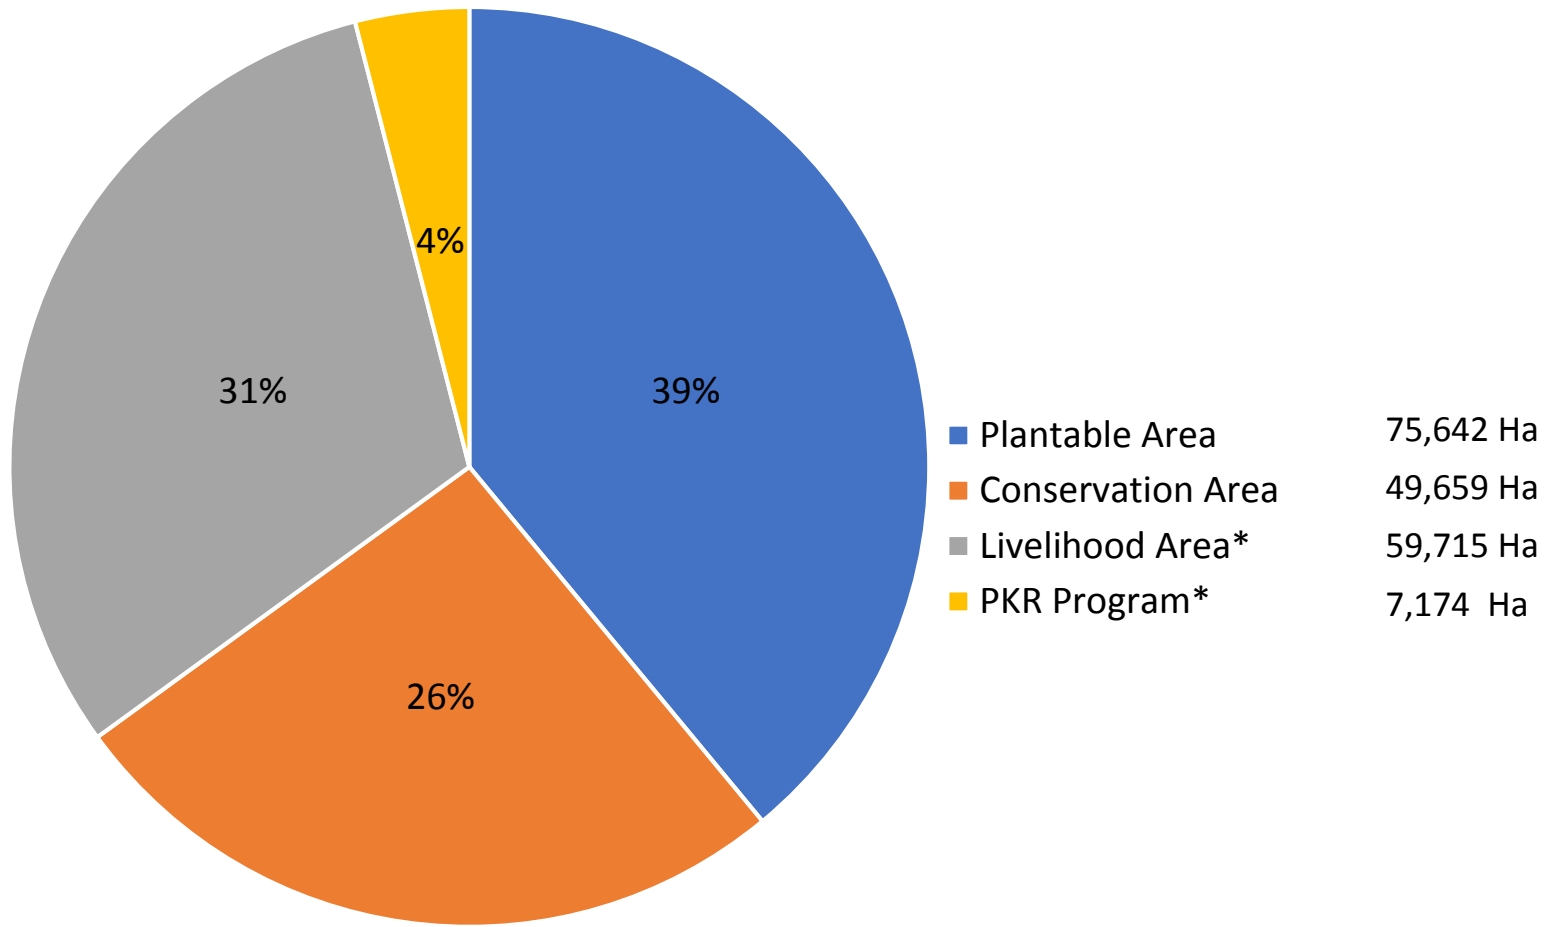

PT Toba Pulp Lestari's Concession Area and Perkebunan Kayu Rakyat (PKR)

*PKR and livelihood are sustainable program developed by PT Toba Pulp Lestari under its Social, Economic and Environment Development initiative to enrich the economic and social aspects of the local community living around and in our concession area.