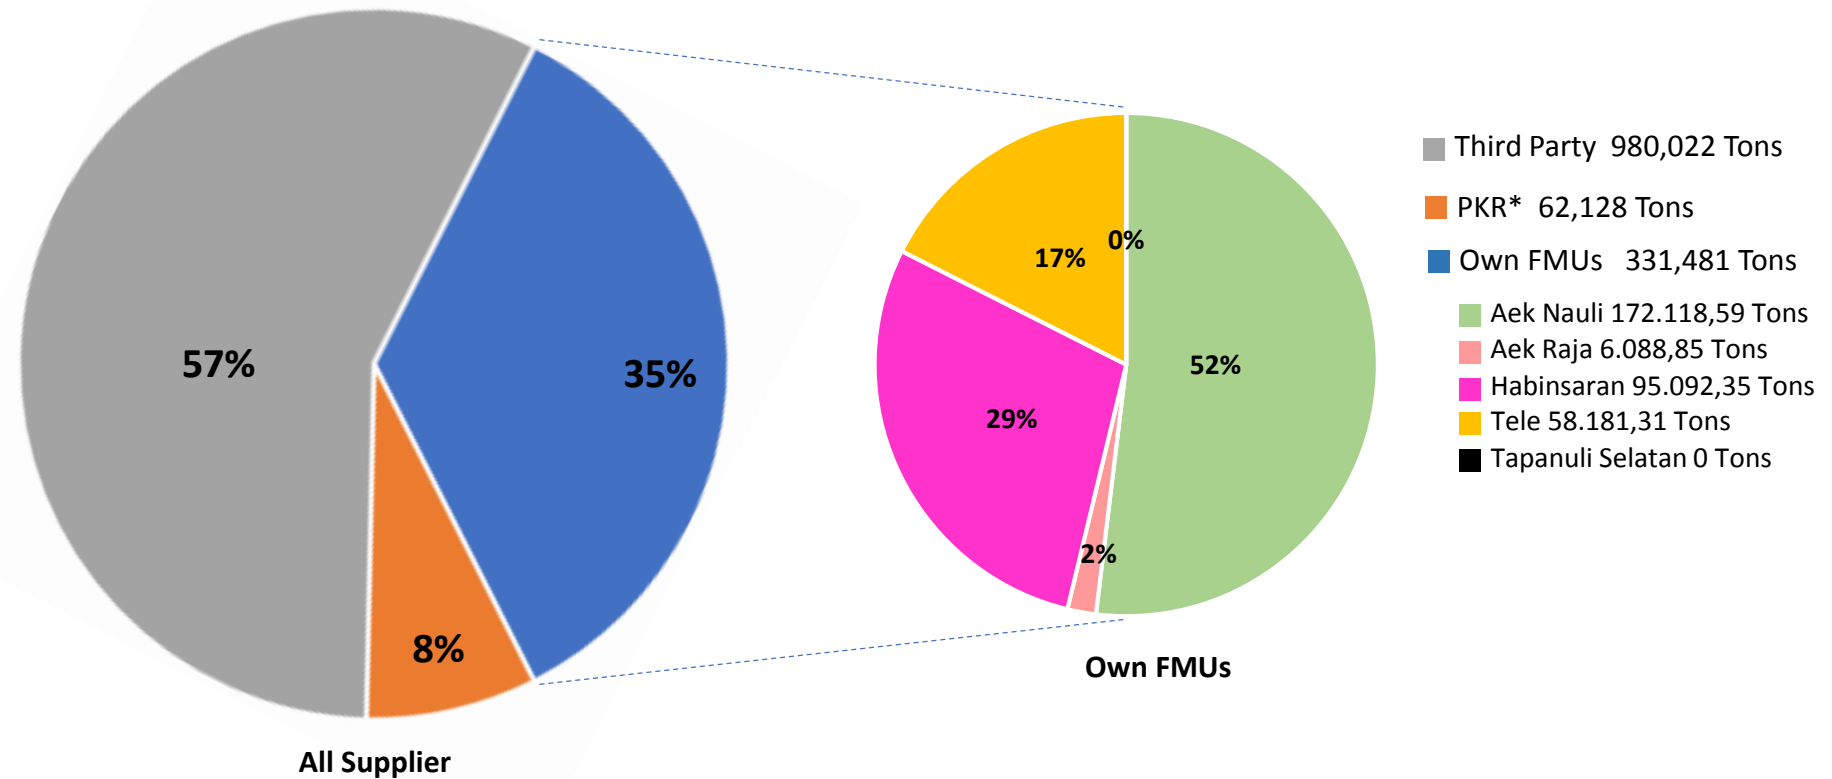

## PT Toba Pulp Lestari's 2019 Wood Supply Source

\*PKR refers to Perkebunan Kayu Rakyat, a sustainable program developed by PT Toba Pulp Lestari under its Social, Economic and Environment Development initiative to enrich the economic and social aspects of the local community living around our concession area.