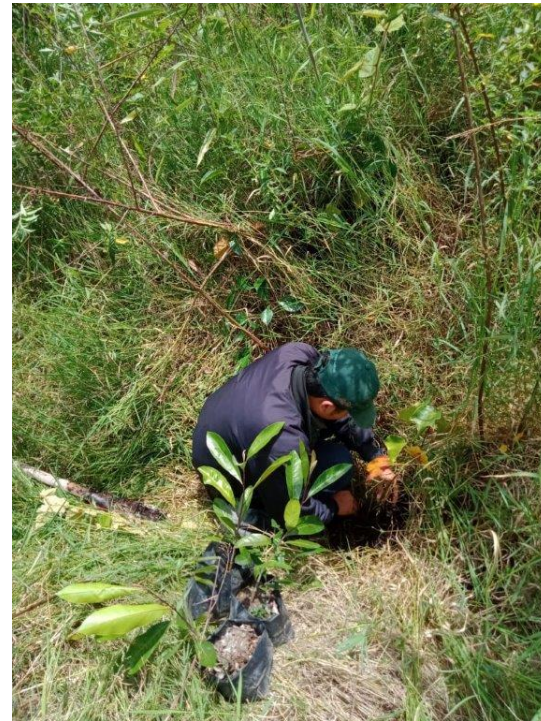

Reforestation in Peatland Ecosystem Locations